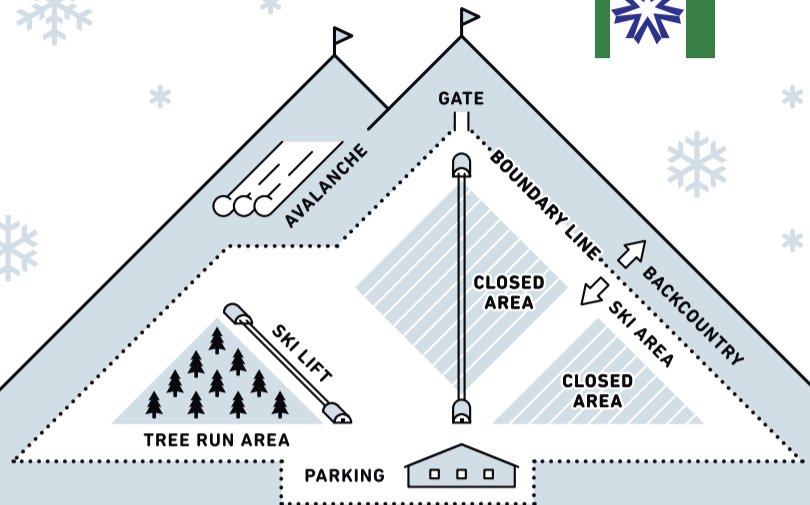

为了野雪爱好者的安全

护绳外的世界

SAFETY MESSAGE FOR RIDERS
BEYOND THE ROPE

✓ 在北海道雪山滑雪之前 Before you enjoy the backcountry in Hokkaido.

护绳外的世界 = [管理区域外斜面]*, 你了解其潜在的风险吗?

Do you know the dangers of "uncontrolled powder slopes"??

*什么是[管理区域外斜面]

- 滑雪场护绳以外的禁止进入区域
- 滑雪场边界线护绳以外的山岳范围 (所谓的Backcountry, 登山滑雪)

*"Uncontrolled powder slopes" means:

Closed areas "beyond the rope" inside a ski resort.
Backcountry "beyond the rope" - outside a ski resort boundary.

保护自己
责任在你

Your safety depend on
YOUR decision making.

贪图树下的粉雪，
却一头扎进自然陷阱。

A

Looking for powder snow near a tree.
I fell in a trap made by nature.

最爱的粉雪板扎进了深粉。穿着雪鞋在
粉雪里挣扎，2米的距离却死活过不去。

B

My favorite fat skis came off in deep snow.
I couldn't even walk 2 meters uphill in my boots.

玫瑰带刺。
无痕粉雪,季初时也隐藏无数地雷。

Beautiful flowers have thorns. Beautiful untracked powder slopes
have a lot of land mines at the beginning of a season.

停在天然半管的中央,
发现掉进一个水温2°C的冰河。

Stopping at the bottom of gully in a natural halfpipe,
I ended up swimming in a river with 2 degree water.