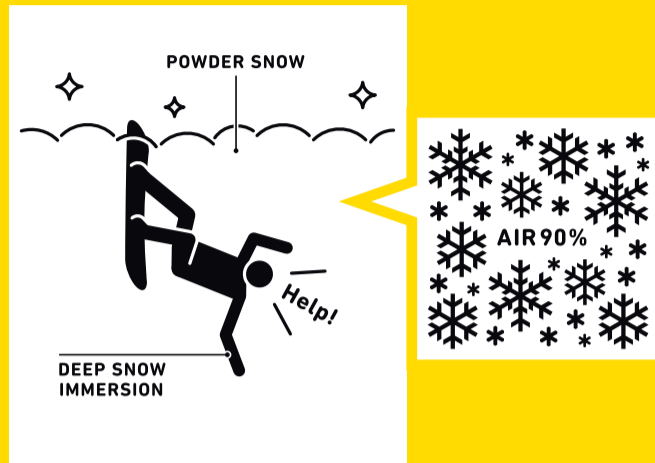

为了野雪爱好者的安全

护绳外的世界

SAFETY MESSAGE FOR RIDERS
BEYOND THE ROPE

✓ 在北海道雪山滑雪之前 Before you enjoy the backcountry in Hokkaido.

护绳外的世界 = [管理区域外斜面]*, 你了解其潜在的风险吗?

Do you know the dangers of "uncontrolled powder slopes"??

*什么是[管理区域外斜面]

- 滑雪场护绳以外的禁止进入区域
- 滑雪场边界线护绳以外的山岳范围 (所谓的Backcountry, 登山滑雪)

*"Uncontrolled powder slopes" means:

Closed areas "beyond the rope" inside a ski resort.
Backcountry "beyond the rope" - outside a ski resort boundary.

树木不带自动闪躲，但是你可以。
树木比想象的硬，骨头比想象的脆。

C

Trees do not move. You move.
Trees are hard. Bones are fragile.

20人的20小时 vs 1人的5分钟。

D

20 people, 20 hours vs. 1 person, 5 minutes.

一月雪崩时,被埋的朋友没有携带Beacon*。
再次发现他的时候,樱花树已经盛开。

In January, a friend of mine was buried in an avalanche without a beacon.
It was cherry blossom season, when we found him.

*Beacon=雪崩生命寻呼器

雪面下有90%的空气,也能把人活埋。

Powder snow is 90% air, but we can still suffocate in deep snow.