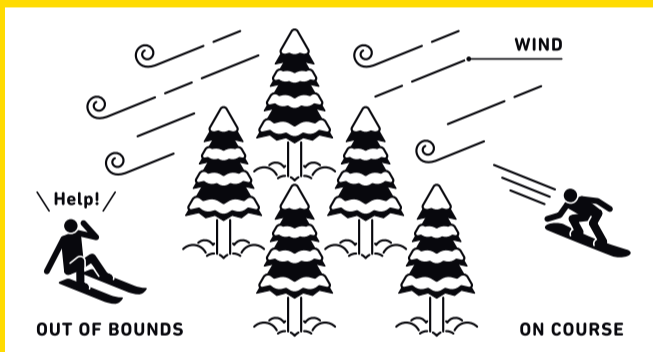

为了野雪爱好者的安全

护绳外的世界

SAFETY MESSAGE FOR RIDERS
BEYOND THE ROPE

✓ 在北海道雪山滑雪之前 Before you enjoy the backcountry in Hokkaido.

护绳外的世界 = [管理区域外斜面]*, 你了解其潜在的风险吗?

Do you know the dangers of "uncontrolled powder slopes"??

树木不带自动闪躲，但是你可以。
树木比想象的硬，骨头比想象的脆。

C

Trees do not move. You move.
Trees are hard. Bones are fragile.

20人的20小时 vs 1人的5分钟。

D

20 people, 20 hours vs. 1 person, 5 minutes.

一月雪崩时,被埋的朋友没有携带Beacon*。
再次发现他的时候,樱花树已经盛开。

In January, a friend of mine was buried in an avalanche without a beacon.
It was cherry blossom season, when we found him.

*Beacon=雪崩生命寻呼器

雪面下有90%的空气,也能把人活埋。

Powder snow is 90% air, but we can still suffocate in deep snow.

摔在道外,向周围大声呼救。
求助信号,只带来风的回音。

I fell and injured my knee.
I screamed for a help but the only thing that I heard was the wind.

银白的世界里,地形难以分辨。
反应过来的时候,却为时已晚。

No one knows what the future holds.
Snowboard cannot stop immediately.