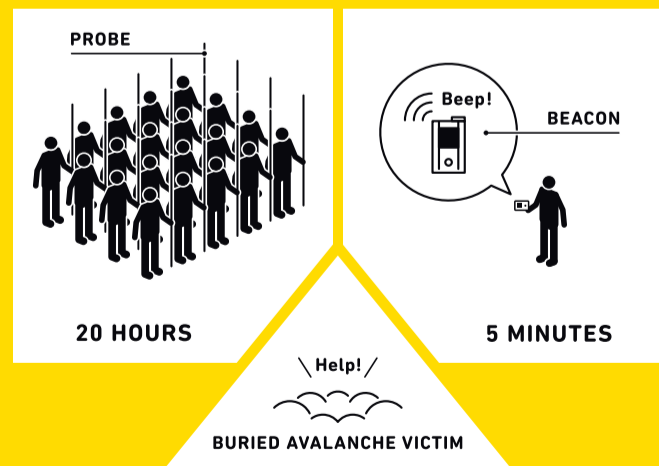

*什么是[管理区域外斜面]

- 滑雪场护绳以外的禁止进入区域
- 滑雪场边界线护绳以外的山岳范围 (所谓的Backcountry, 登山滑雪)

*"Uncontrolled powder slopes" means:

Closed areas "beyond the rope" inside a ski resort.
Backcountry "beyond the rope" - outside a ski resort boundary.

保护自己
责任在你

Your safety depend on
YOUR decision making.

贪图树下的粉雪，
却一头扎进自然陷阱。

A

Looking for powder snow near a tree.
I fell in a trap made by nature.

最爱的粉雪板扎进了深粉。穿着雪鞋在
粉雪里挣扎，2米的距离却死活过不去。

B

My favorite fat skis came off in deep snow.
I couldn't even walk 2 meters uphill in my boots.

树木不带自动闪躲，但是你可以。
树木比想象的硬，骨头比想象的脆。

C

Trees do not move. You move.
Trees are hard. Bones are fragile.

20人的20小时 vs 1人的5分钟。

D

20 people, 20 hours vs. 1 person, 5 minutes.

一月雪崩时,被埋的朋友没有携带Beacon*。
再次发现他的时候,樱花树已经盛开。

In January, a friend of mine was buried in an avalanche without a beacon.
It was cherry blossom season, when we found him.

*Beacon=雪崩生命寻呼器

雪面下有90%的空气,也能把人活埋。

Powder snow is 90% air, but we can still suffocate in deep snow.