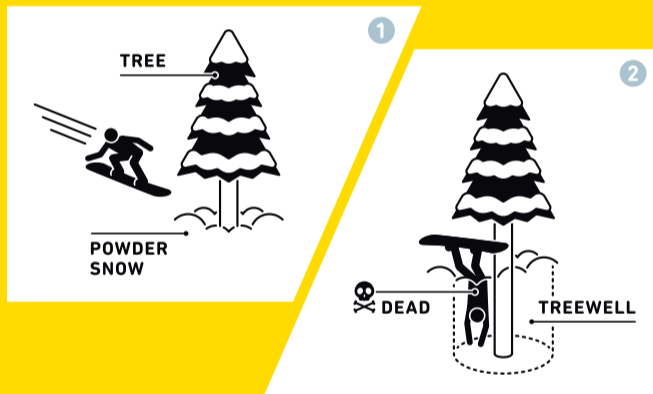

为了野雪爱好者的安全

护绳外的世界

SAFETY MESSAGE FOR RIDERS
BEYOND THE ROPE

✓ 在北海道雪山滑雪之前 Before you enjoy the backcountry in Hokkaido.

护绳外的世界 = [管理区域外斜面]*, 你了解其潜在的风险吗?

Do you know the dangers of "uncontrolled powder slopes"??

*什么是[管理区域外斜面]

- 滑雪场护绳以外的禁止进入区域
- 滑雪场边界线护绳以外的山岳范围 (所谓的Backcountry, 登山滑雪)

*"Uncontrolled powder slopes" means:

Closed areas "beyond the rope" inside a ski resort.
Backcountry "beyond the rope" - outside a ski resort boundary.

保护自己
责任在你

Your safety depend on
YOUR decision making.

贪图树下的粉雪，
却一头扎进自然陷阱。

A

Looking for powder snow near a tree.
I fell in a trap made by nature.

最爱的粉雪板扎进了深粉。穿着雪鞋在
粉雪里挣扎，2米的距离却死活过不去。

B

My favorite fat skis came off in deep snow.
I couldn't even walk 2 meters uphill in my boots.