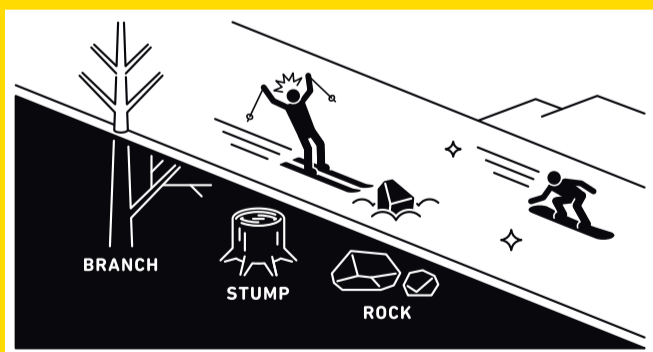

为了野雪爱好者的安全

护绳外的世界

SAFETY MESSAGE FOR RIDERS
BEYOND THE ROPE

✓ 在北海道雪山滑雪之前 Before you enjoy the backcountry in Hokkaido.

护绳外的世界 = [管理区域外斜面]*, 你了解其潜在的风险吗?

Do you know the dangers of "uncontrolled powder slopes"??

In January, a friend of mine was buried in an avalanche without a beacon.
It was cherry blossom season, when we found him.

*Beacon=雪崩生命寻呼器

雪面下有90%的空气,也能把人活埋。

Powder snow is 90% air, but we can still suffocate in deep snow.

摔在道外,向周围大声呼救。
求助信号,只带来风的回音。

I fell and injured my knee.
I screamed for a help but the only thing that I heard was the wind.

银白的世界里,地形难以分辨。
反应过来的时候,却为时已晚。

No one knows what the future holds.
Snowboard cannot stop immediately.

玫瑰带刺。
无痕粉雪,季初时也隐藏无数地雷。

Beautiful flowers have thorns. Beautiful untracked powder slopes
have a lot of land mines at the beginning of a season.

停在天然半管的中央,
发现掉进一个水温2°C的冰河。

Stopping at the bottom of gully in a natural halfpipe,
I ended up swimming in a river with 2 degree water.