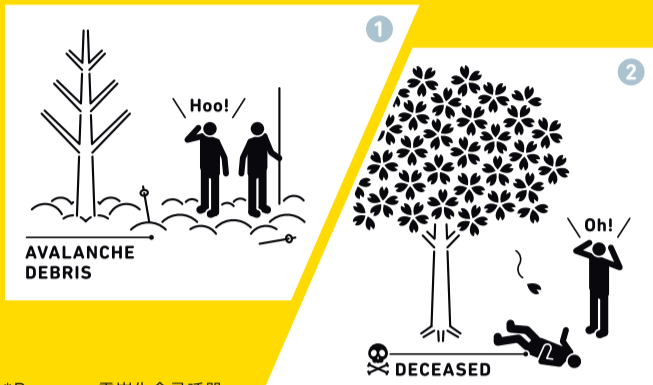

为了野雪爱好者的安全

护绳外的世界

SAFETY MESSAGE FOR RIDERS
BEYOND THE ROPE

✓ 在北海道雪山滑雪之前 Before you enjoy the backcountry in Hokkaido.

护绳外的世界 = [管理区域外斜面]*, 你了解其潜在的风险吗?

Do you know the dangers of "uncontrolled powder slopes"??

保护自己
责任在你

Your safety depend on
YOUR decision making.

贪图树下的粉雪，
却一头扎进自然陷阱。

A

Looking for powder snow near a tree.
I fell in a trap made by nature.

最爱的粉雪板扎进了深粉。穿着雪鞋在
粉雪里挣扎，2米的距离却死活过不去。

B

My favorite fat skis came off in deep snow.
I couldn't even walk 2 meters uphill in my boots.

树木不带自动闪躲，但是你可以。
树木比想象的硬，骨头比想象的脆。

C

Trees do not move. You move.
Trees are hard. Bones are fragile.

20人的20小时 vs 1人的5分钟。

D

20 people, 20 hours vs. 1 person, 5 minutes.

一月雪崩时,被埋的朋友没有携带Beacon*。
再次发现他的时候,樱花树已经盛开。

In January, a friend of mine was buried in an avalanche without a beacon.
It was cherry blossom season, when we found him.

*Beacon=雪崩生命寻呼器

雪面下有90%的空气,也能把人活埋。

Powder snow is 90% air, but we can still suffocate in deep snow.