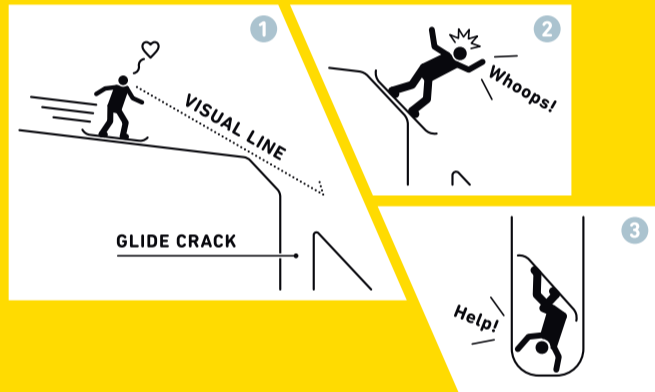

*什么是[管理区域外斜面]

- 滑雪场护绳以外的禁止进入区域
- 滑雪场边界线护绳以外的山岳范围 (所谓的Backcountry, 登山滑雪)

*"Uncontrolled powder slopes" means:

Closed areas "beyond the rope" inside a ski resort.
Backcountry "beyond the rope" - outside a ski resort boundary.

树木不带自动闪躲，但是你可以。
树木比想象的硬，骨头比想象的脆。

C

Trees do not move. You move.
Trees are hard. Bones are fragile.

20人的20小时 vs 1人的5分钟。

D

20 people, 20 hours vs. 1 person, 5 minutes.

一月雪崩时,被埋的朋友没有携带Beacon*。
再次发现他的时候,樱花树已经盛开。

In January, a friend of mine was buried in an avalanche without a beacon.
It was cherry blossom season, when we found him.

*Beacon=雪崩生命寻呼器

雪面下有90%的空气,也能把人活埋。

Powder snow is 90% air, but we can still suffocate in deep snow.

摔在道外,向周围大声呼救。
求助信号,只带来风的回音。

I fell and injured my knee.
I screamed for a help but the only thing that I heard was the wind.

银白的世界里,地形难以分辨。
反应过来的时候,却为时已晚。

No one knows what the future holds.
Snowboard cannot stop immediately.