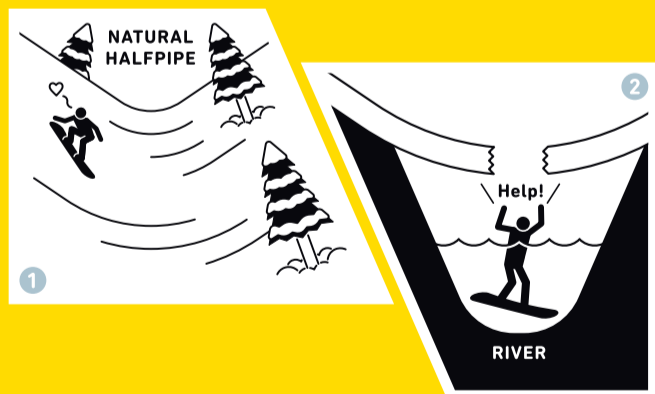

In January, a friend of mine was buried in an avalanche without a beacon.
It was cherry blossom season, when we found him.

*Beacon=雪崩生命寻呼器

雪面下有90%的空气,也能把人活埋。

Powder snow is 90% air, but we can still suffocate in deep snow.

摔在道外,向周围大声呼救。
求助信号,只带来风的回音。

I fell and injured my knee.
I screamed for a help but the only thing that I heard was the wind.

银白的世界里,地形难以分辨。
反应过来的时候,却为时已晚。

No one knows what the future holds.
Snowboard cannot stop immediately.

玫瑰带刺。
无痕粉雪,季初时也隐藏无数地雷。

Beautiful flowers have thorns. Beautiful untracked powder slopes
have a lot of land mines at the beginning of a season.

停在天然半管的中央,
发现掉进一个水温2°C的冰河。

Stopping at the bottom of gully in a natural halfpipe,
I ended up swimming in a river with 2 degree water.